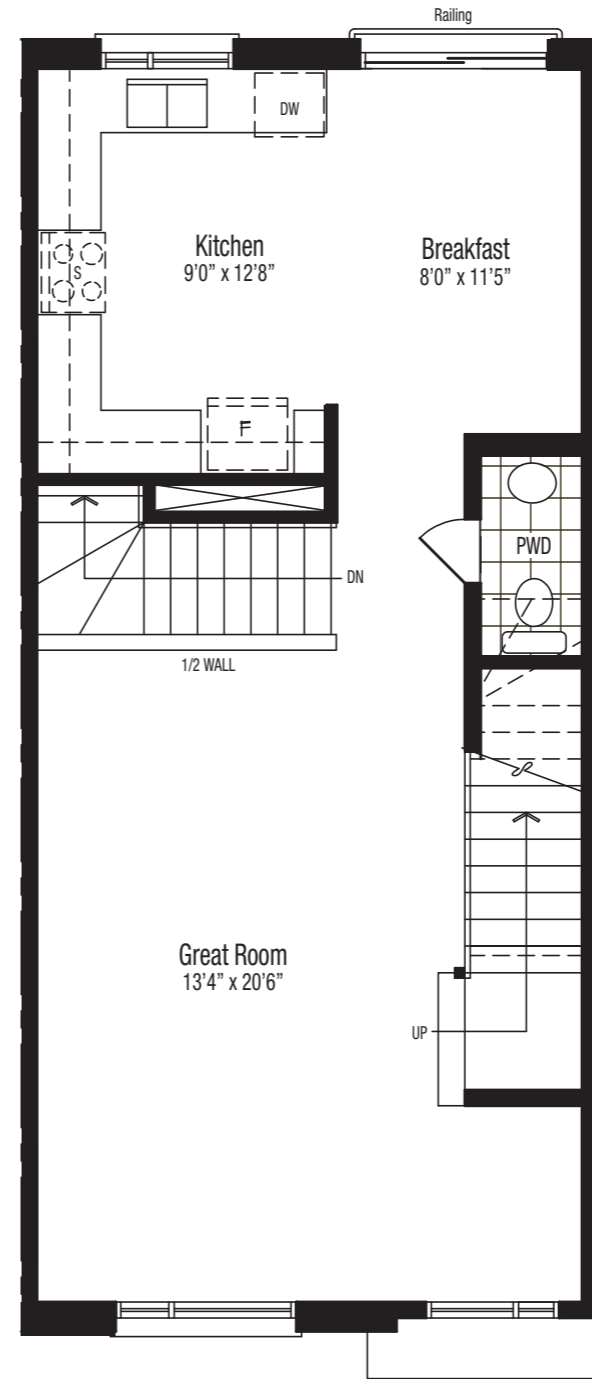

Park
DISTRICT

T5B (L) - 1,921 SQ. FT.

THE WOODLAND COLLECTION

ParkDistrictTowns.com

ICON
HOMES

T5B (L) - 1,921 SQ. FT.
3 Bedrooms
2.5 Bathrooms

T5B (L)

LOWER FLOOR

MAIN FLOOR

UPPER FLOOR

Materials, specifications, and floor plans are subject to change without notice. All floor plans are approximate dimensions. Renderings are an artist's concept. Orientation of units may be reversed and purchase ranges to accept same. Actual usable floor space may vary from the stated floor area. E & O. E. November 2021