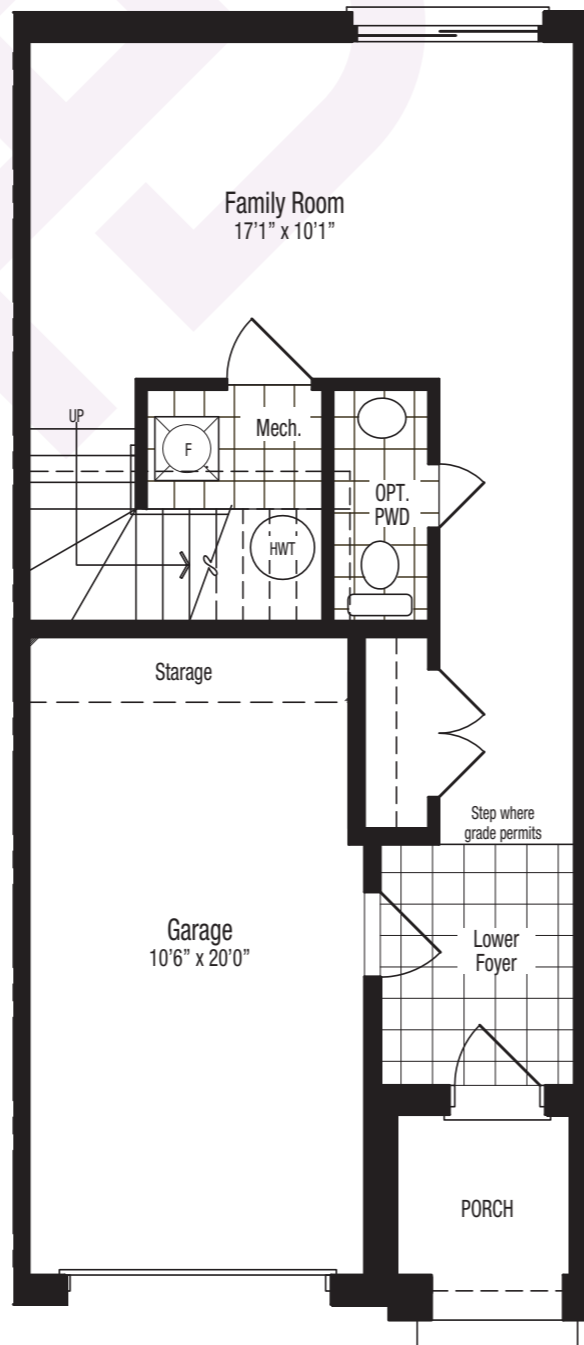

Park
DISTRICT

T5B (L) - 1,921 SQ. FT.

THE WOODLAND COLLECTION

ParkDistrictTowns.com

ICON
HOMES

T5B (L) - 1,921 SQ. FT.
3 Bedrooms
2.5 Bathrooms

T5B (L)

LOWER FLOOR

MAIN FLOOR

UPPER FLOOR

Materials, specifications, and floor plans are subject to change without notice. All floor plans are approximate dimensions. Renderings are an artist's concept. Orientation of units may be reversed and purchase ranges to accept same. Actual usable floor space may vary from the stated floor area. E & O. E. November 2021