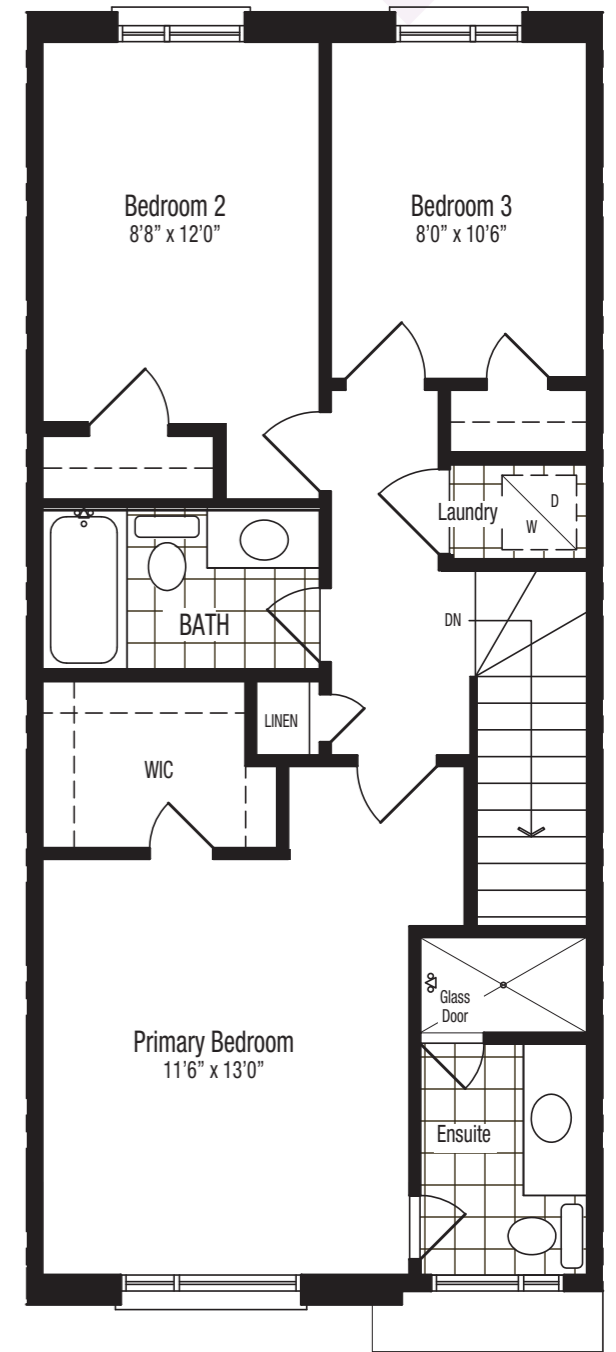

Park
DISTRICT

T5B (L) - 1,921 SQ. FT.

THE WOODLAND COLLECTION

ParkDistrictTowns.com

ICON
HOMES

T5B (L) - 1,921 SQ. FT.
3 Bedrooms
2.5 Bathrooms

T5B (L)

LOWER FLOOR

MAIN FLOOR

UPPER FLOOR

Materials, specifications, and floor plans are subject to change without notice. All floor plans are approximate dimensions. Renderings are an artist's concept. Orientation of units may be reversed and purchase ranges to accept same. Actual usable floor space may vary from the stated floor area. E & O. E. November 2021