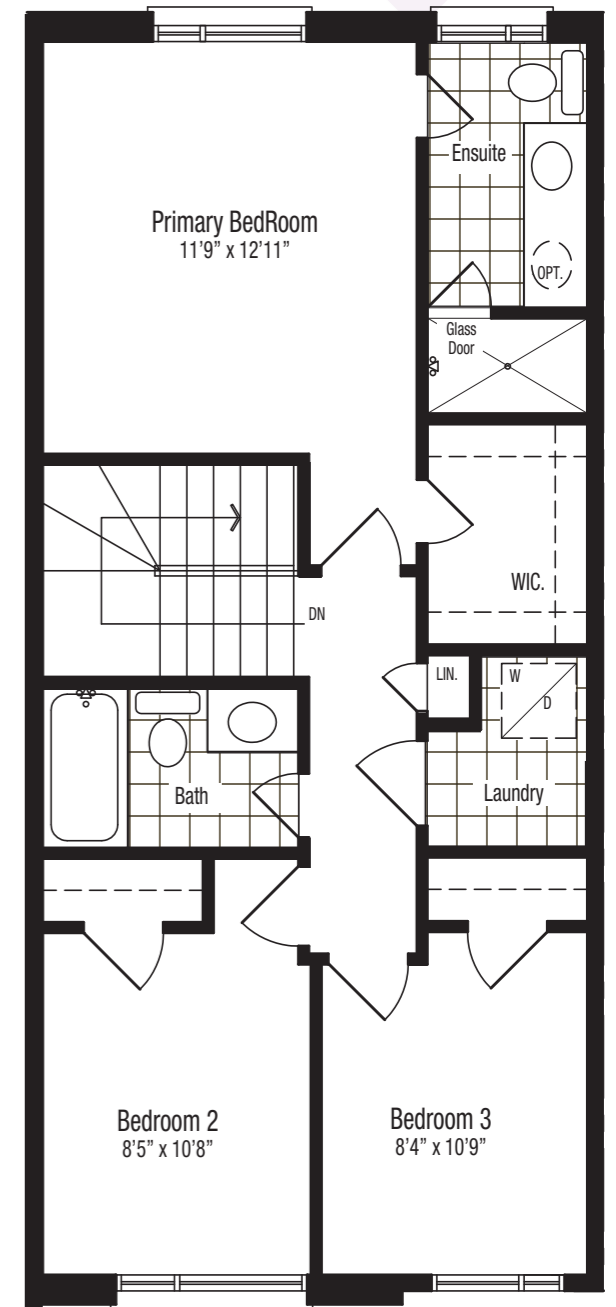

Park
DISTRICT

T5A (L) - 1,921 SQ. FT.

THE WOODLAND COLLECTION

ParkDistrictTowns.com

ICON
HOMES

Park
DISTRICT

T5A (L) - 1,921 SQ. FT.
3 Bedrooms
2.5 Bathrooms

LOWER FLOOR

MAIN FLOOR

UPPER FLOOR

Materials, specifications, and floor plans are subject to change without notice. All floor plans are approximate dimensions. Renderings are an artist's concept. Orientation of units may be reversed and purchase ranges to accept same. Actual usable floor space may vary from the stated floor area. E & O. E. November 2021