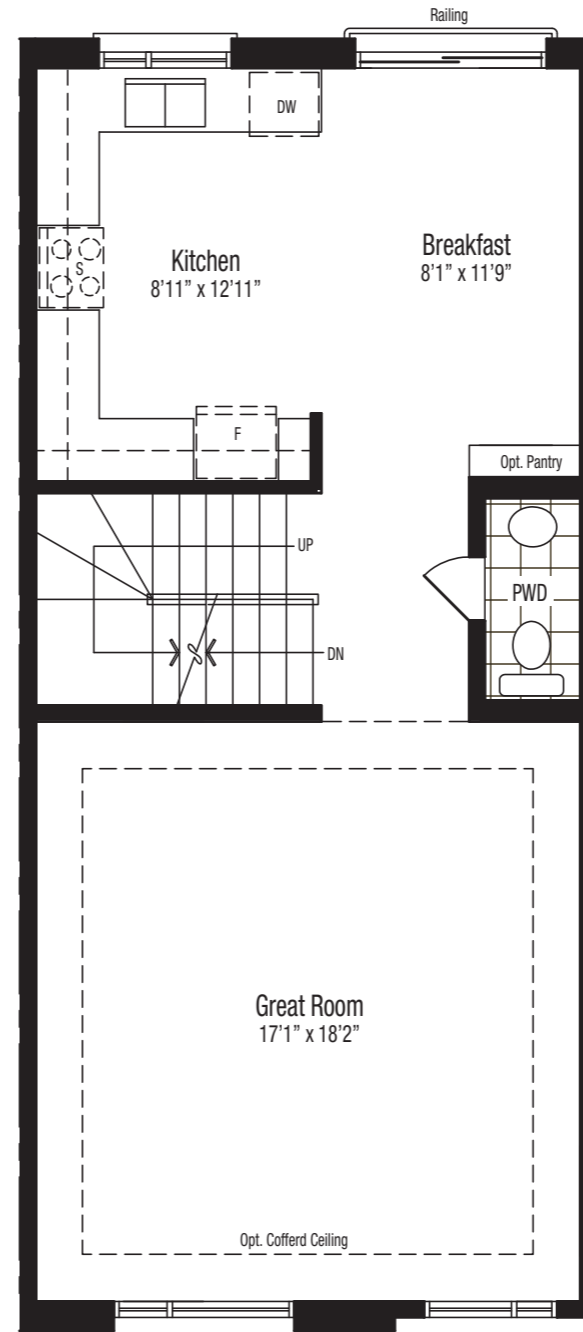

Park
DISTRICT

T5A (L) - 1,921 SQ. FT.

THE WOODLAND COLLECTION

ParkDistrictTowns.com

ICON
HOMES

Park
DISTRICT

T5A (L) - 1,921 SQ. FT.
3 Bedrooms
2.5 Bathrooms

LOWER FLOOR

MAIN FLOOR

UPPER FLOOR

Materials, specifications, and floor plans are subject to change without notice. All floor plans are approximate dimensions. Renderings are an artist's concept. Orientation of units may be reversed and purchase ranges to accept same. Actual usable floor space may vary from the stated floor area. E & O. E. November 2021