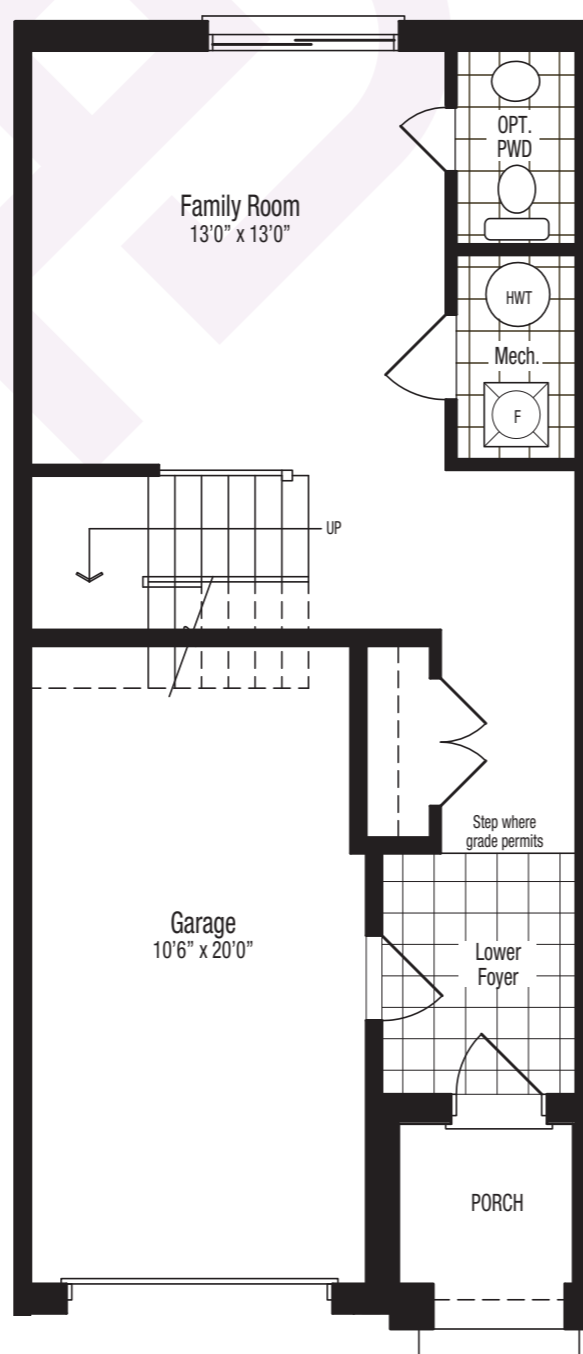

Park
DISTRICT

T5A (L) - 1,921 SQ. FT.

THE WOODLAND COLLECTION

ParkDistrictTowns.com

ICON
HOMES

Park
DISTRICT

T5A (L) - 1,921 SQ. FT.
3 Bedrooms
2.5 Bathrooms

LOWER FLOOR

MAIN FLOOR

UPPER FLOOR

Materials, specifications, and floor plans are subject to change without notice. All floor plans are approximate dimensions. Renderings are an artist's concept. Orientation of units may be reversed and purchase ranges to accept same. Actual usable floor space may vary from the stated floor area. E & O. E. November 2021