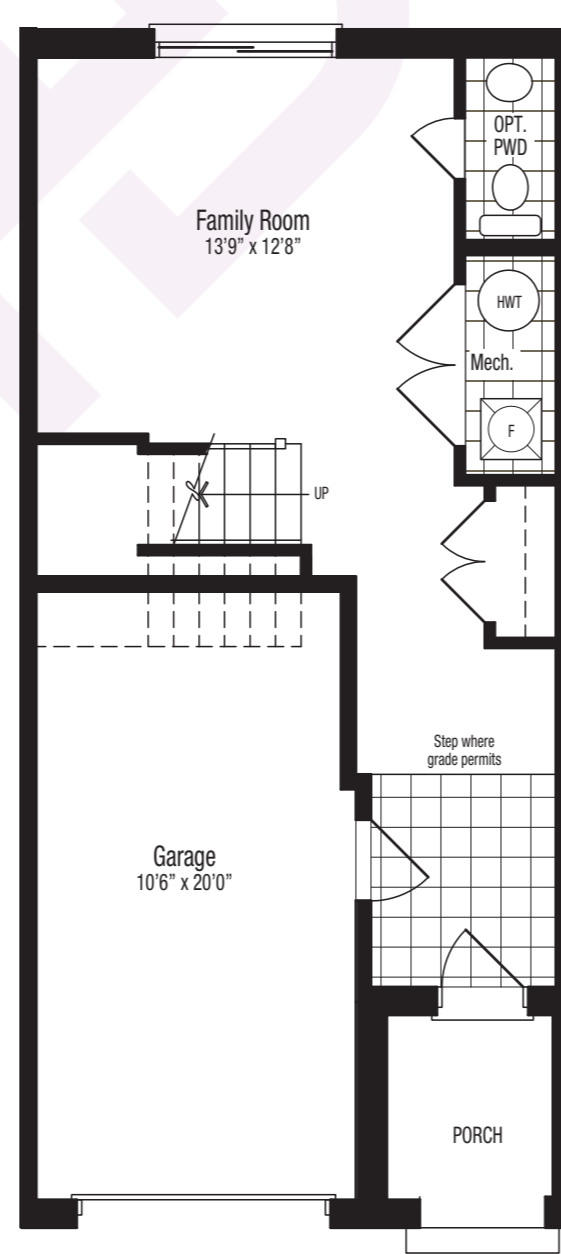

Park
DISTRICT

T4A - 1,860 SQ. FT.

THE WOODLAND COLLECTION

ParkDistrictTowns.com

ICON
HOMES

Park
DISTRICT

T4A - 1,860 SQ. FT.
3 Bedrooms
2.5 Bathrooms

LOWER FLOOR

MAIN FLOOR

UPPER FLOOR

Materials, specifications, and floor plans are subject to change without notice. All floor plans are approximate dimensions. Renderings are an artist's concept. Orientation of units may be reversed and the purchaser agrees to accept the same. Actual usable floor space may vary from the stated floor area. E & O. E. November 2021