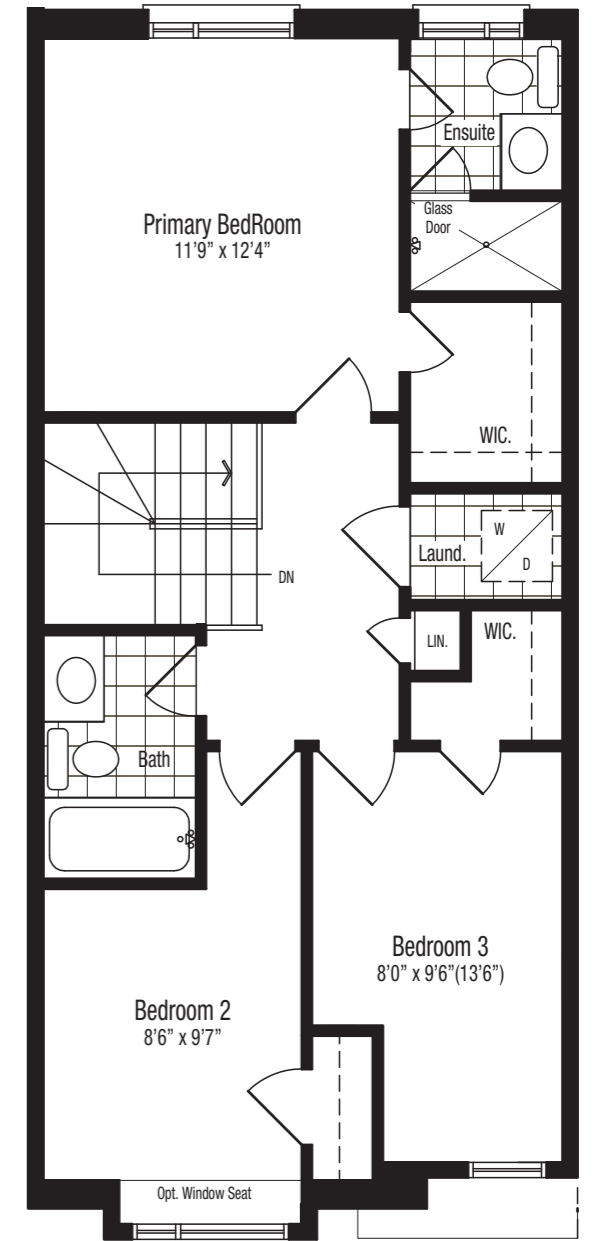

Park
DISTRICT

T4A - 1,860 SQ. FT.

THE WOODLAND COLLECTION

ParkDistrictTowns.com

ICON
HOMES

Park
DISTRICT

T4A - 1,860 SQ. FT.
3 Bedrooms
2.5 Bathrooms

LOWER FLOOR

MAIN FLOOR

UPPER FLOOR

Materials, specifications, and floor plans are subject to change without notice. All floor plans are approximate dimensions. Renderings are an artist's concept. Orientation of units may be reversed and the purchaser agrees to accept the same. Actual usable floor space may vary from the stated floor area. E & O. E. November 2021