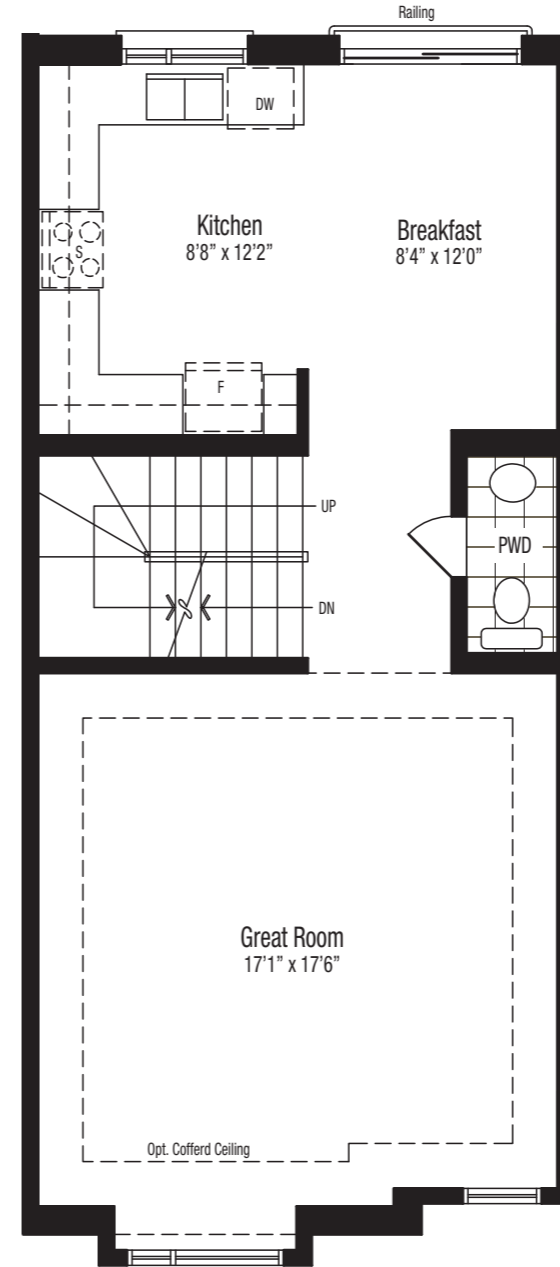

Park
DISTRICT

T4A - 1,860 SQ. FT.

THE WOODLAND COLLECTION

ParkDistrictTowns.com

ICON
HOMES

Park
DISTRICT

T4A - 1,860 SQ. FT.
3 Bedrooms
2.5 Bathrooms

LOWER FLOOR

MAIN FLOOR

UPPER FLOOR

Materials, specifications, and floor plans are subject to change without notice. All floor plans are approximate dimensions. Renderings are an artist's concept. Orientation of units may be reversed and the purchaser agrees to accept the same. Actual usable floor space may vary from the stated floor area. E & O. E. November 2021