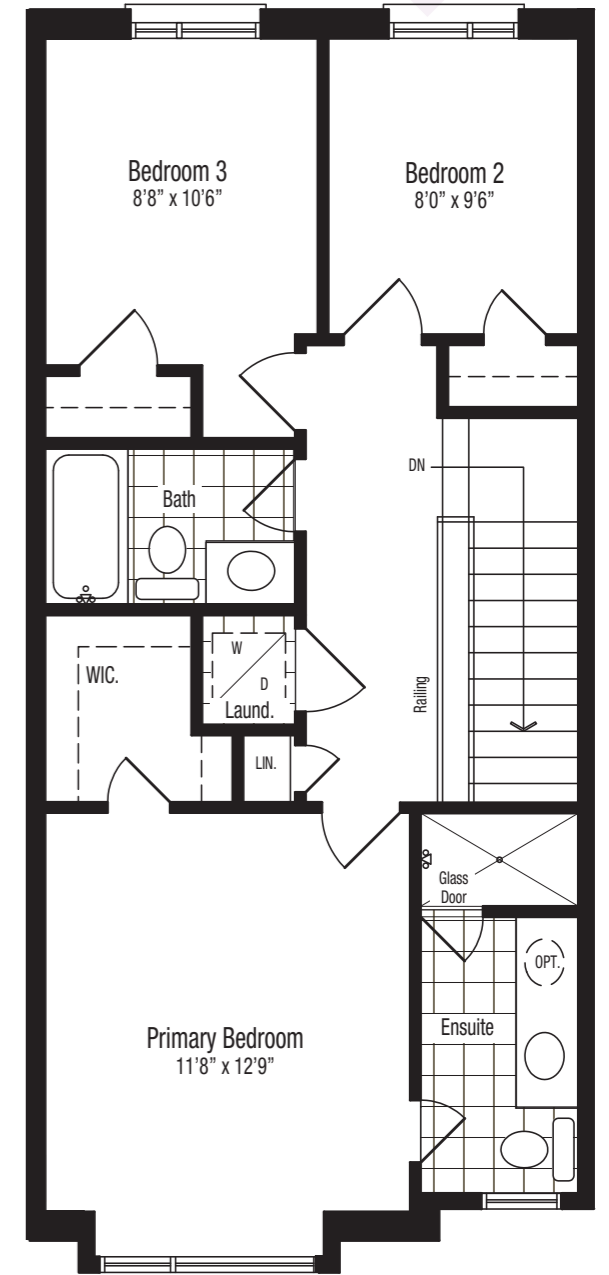

Park
DISTRICT

T4B - 1,876 SQ. FT.

THE WOODLAND COLLECTION

ParkDistrictTowns.com

ICON
HOMES

Park
DISTRICT

T4B - 1,876 SQ. FT.
3 Bedrooms
2.5 Bathrooms

T4B

LOWER FLOOR

MAIN FLOOR

UPPER FLOOR

Materials, specifications, and floor plans are subject to change without notice. All floor plans are approximate dimensions. Renderings are an artist's concept. Orientation of units may be reversed and the purchaser agrees to accept the same. Actual usable floor space may vary from the stated floor area. E & O. E. November 2021