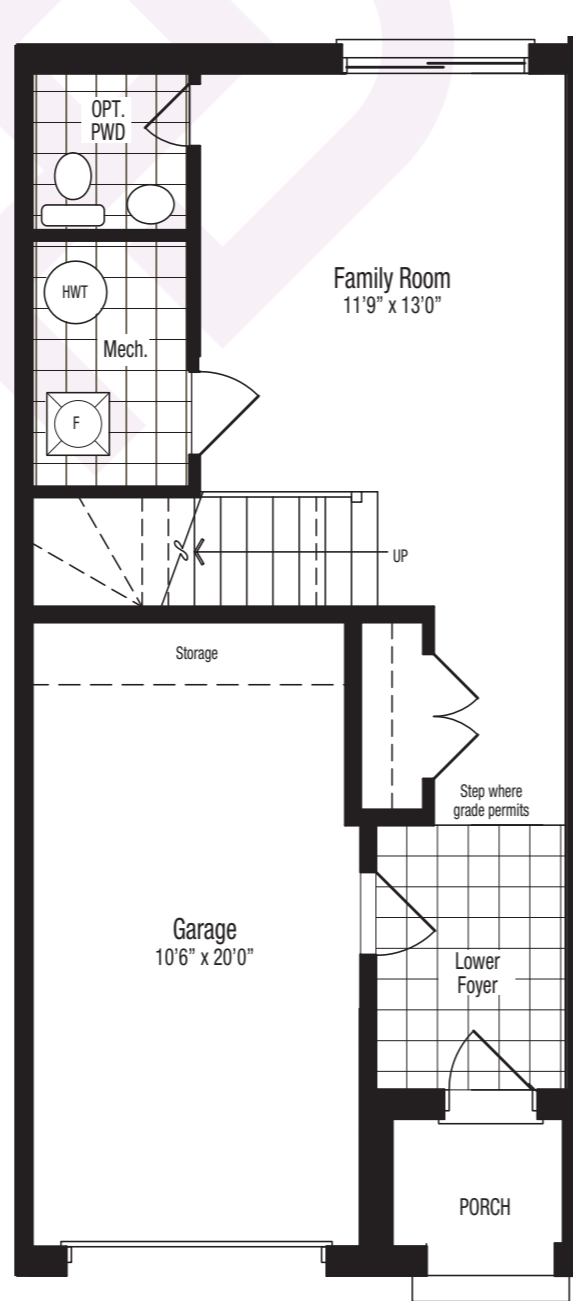

Park
DISTRICT

T4B - 1,876 SQ. FT.

THE WOODLAND COLLECTION

ParkDistrictTowns.com

ICON
HOMES

Park
DISTRICT

T4B - 1,876 SQ. FT.
3 Bedrooms
2.5 Bathrooms

T4B

LOWER FLOOR

MAIN FLOOR

UPPER FLOOR

Materials, specifications, and floor plans are subject to change without notice. All floor plans are approximate dimensions. Renderings are an artist's concept. Orientation of units may be reversed and the purchaser agrees to accept the same. Actual usable floor space may vary from the stated floor area. E & O. E. November 2021