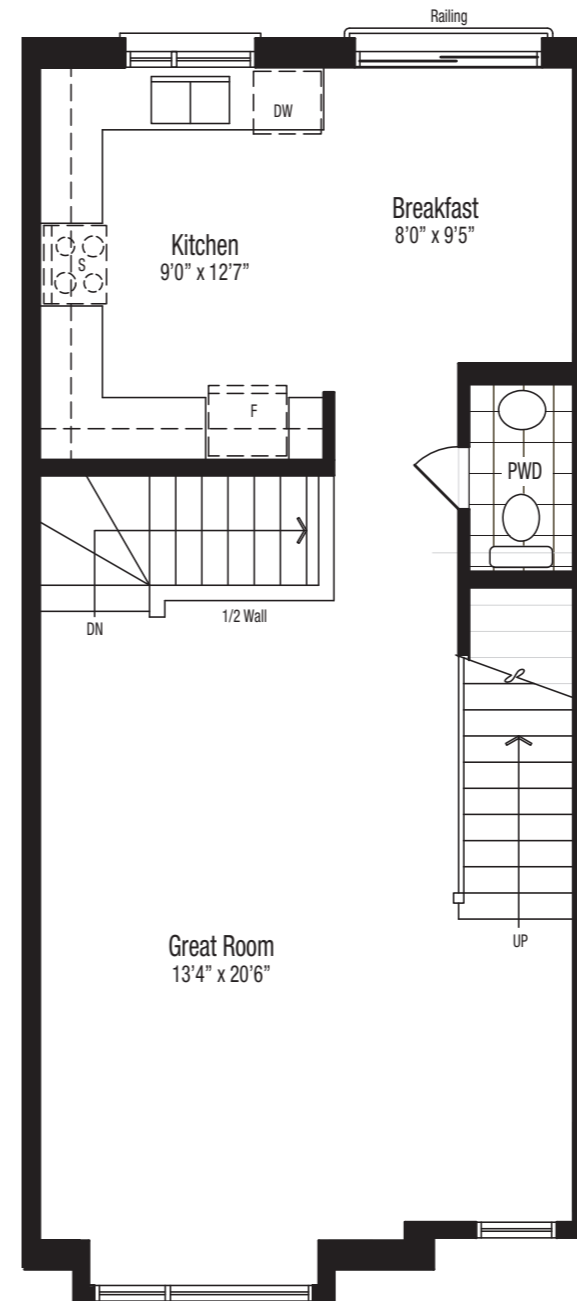

Park
DISTRICT

T4B - 1,876 SQ. FT.

THE WOODLAND COLLECTION

ParkDistrictTowns.com

ICON
HOMES

Park
DISTRICT

T4B - 1,876 SQ. FT.
3 Bedrooms
2.5 Bathrooms

T4B

LOWER FLOOR

MAIN FLOOR

UPPER FLOOR

Materials, specifications, and floor plans are subject to change without notice. All floor plans are approximate dimensions. Renderings are an artist's concept. Orientation of units may be reversed and the purchaser agrees to accept the same. Actual usable floor space may vary from the stated floor area. E & O. E. November 2021