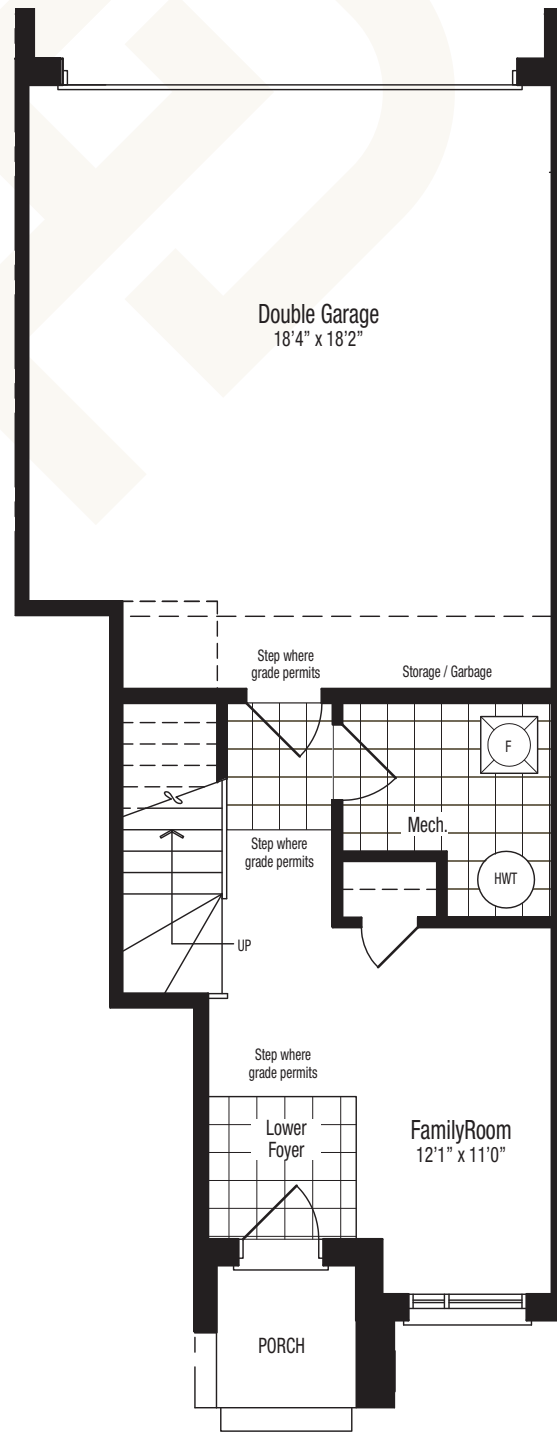

Park
DISTRICT

T2B - 1,730 SQ. FT.

THE TIMBERLAND COLLECTION

ParkDistrictTowns.com

ICON
HOMES

Park
DISTRICT

T2B - 1,730 SQ. FT.
3 Bedrooms
2.5 Bathrooms

LOWER FLOOR

MAIN FLOOR

UPPER FLOOR

Materials, specifications, and floor plans are subject to change without notice. All floor plans are approximate dimensions. Renderings are an artist's concept. Orientation of units may be reversed and the purchaser agrees to accept the same. Actual usable floor space may vary from the stated floor area. E & O. E. November 2021