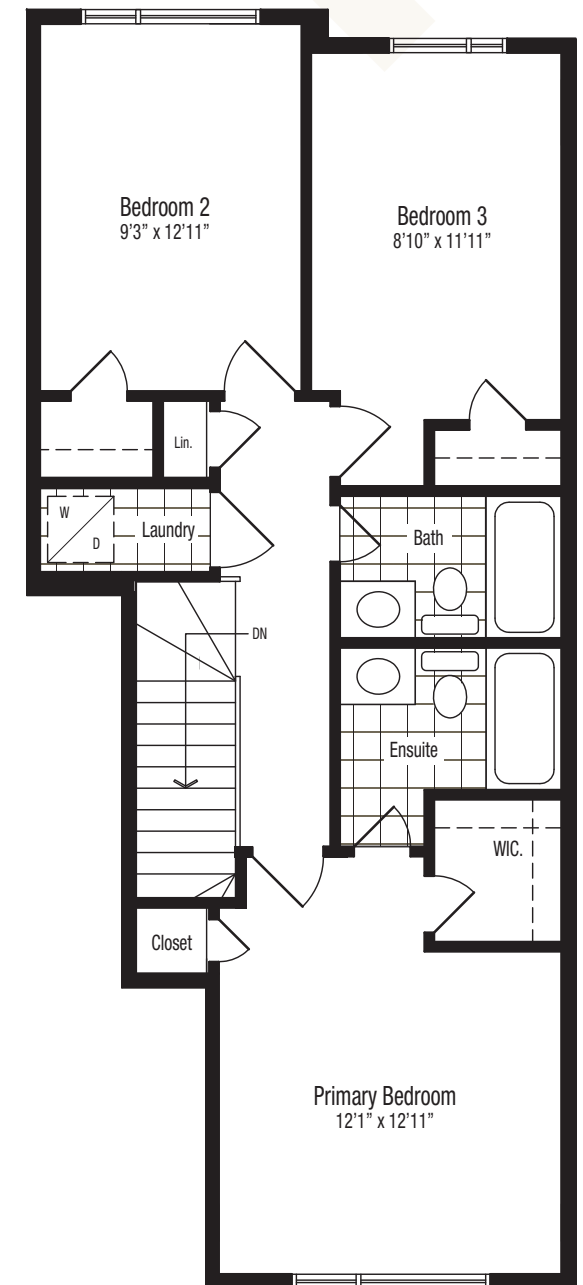

Park
DISTRICT

T2B - 1,730 SQ. FT.

THE TIMBERLAND COLLECTION

ParkDistrictTowns.com

ICON
HOMES

Park
DISTRICT

T2B - 1,730 SQ. FT.
3 Bedrooms
2.5 Bathrooms

LOWER FLOOR

MAIN FLOOR

UPPER FLOOR

Materials, specifications, and floor plans are subject to change without notice. All floor plans are approximate dimensions. Renderings are an artist's concept. Orientation of units may be reversed and the purchaser agrees to accept the same. Actual usable floor space may vary from the stated floor area. E & O. E. November 2021