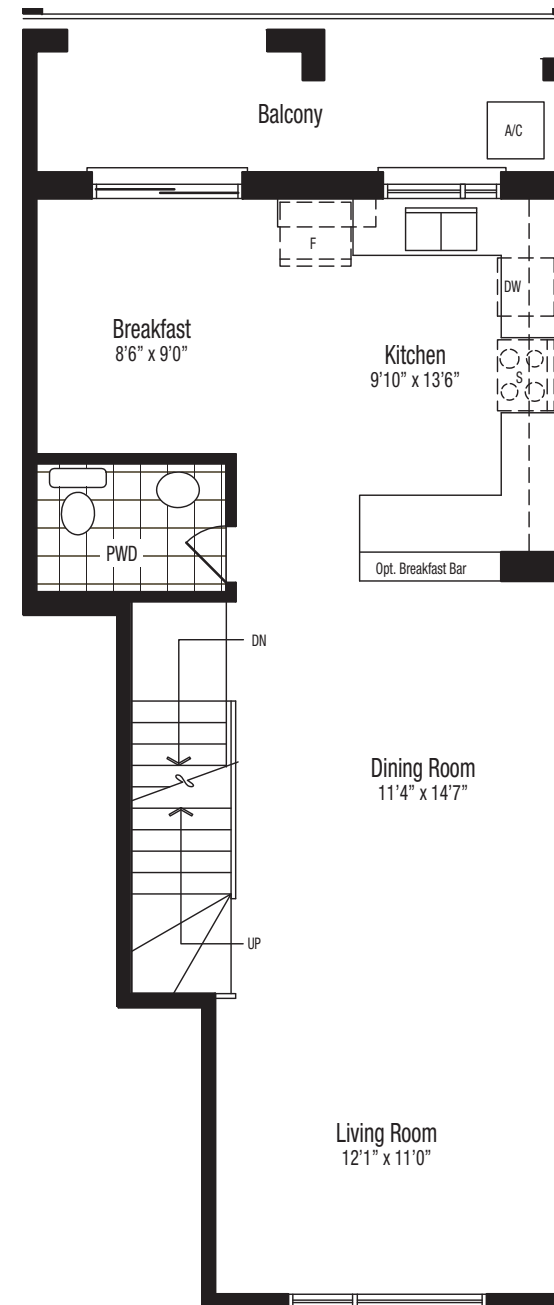

Park
DISTRICT

T2B - 1,730 SQ. FT.

THE TIMBERLAND COLLECTION

ParkDistrictTowns.com

ICON
HOMES

Park
DISTRICT

T2B - 1,730 SQ. FT.
3 Bedrooms
2.5 Bathrooms

LOWER FLOOR

MAIN FLOOR

UPPER FLOOR

Materials, specifications, and floor plans are subject to change without notice. All floor plans are approximate dimensions. Renderings are an artist's concept. Orientation of units may be reversed and the purchaser agrees to accept the same. Actual usable floor space may vary from the stated floor area. E & O. E. November 2021