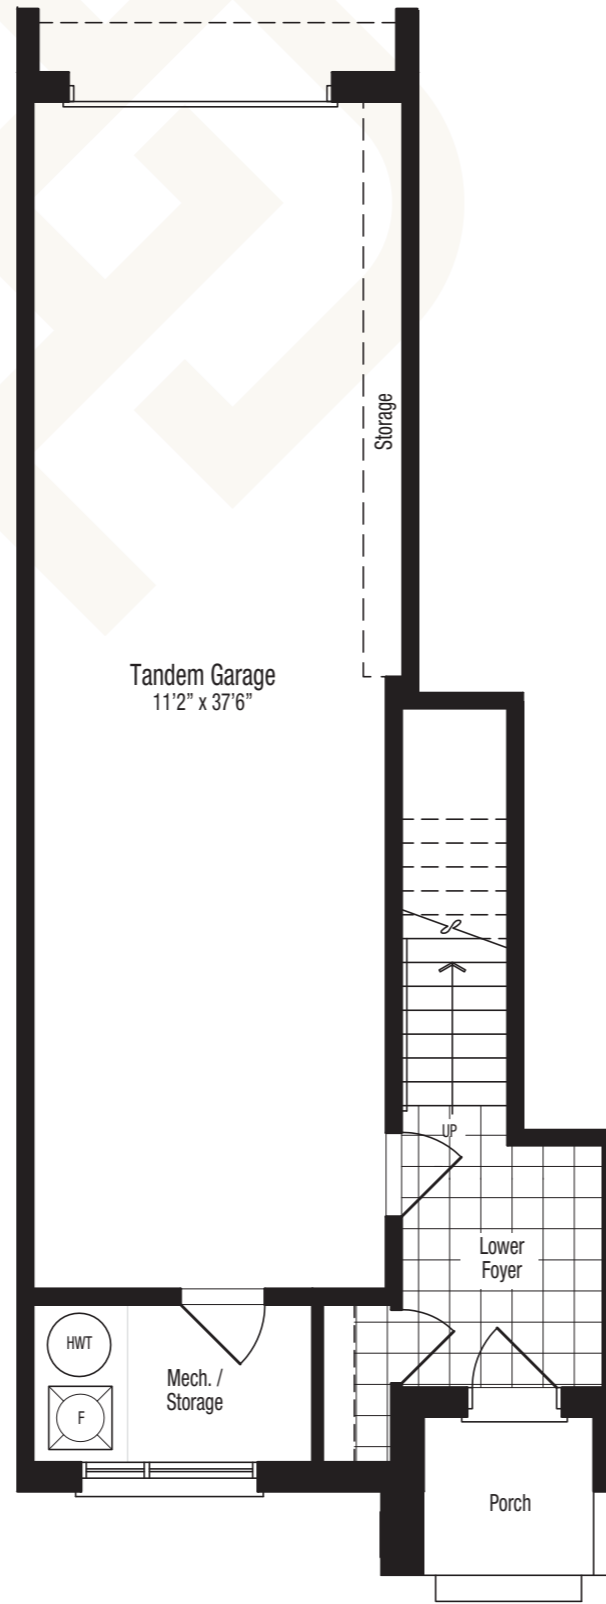

Park
DISTRICT

T2A - 1,511 SQ. FT.

THE TIMBERLAND COLLECTION

ParkDistrictTowns.com

ICON
HOMES

T2A - 1,511 SQ. FT.
3 Bedrooms
2.5 Bathrooms

T2A Rev. T2A

LOWER FLOOR

MAIN FLOOR

UPPER FLOOR

Materials, specifications, and floor plans are subject to change without notice. All floor plans are approximate dimensions. Renderings are an artist's concept. Orientation of units may be reversed and the purchaser agrees to accept the same. Actual usable floor space may vary from the stated floor area. E & O. E. November 2021