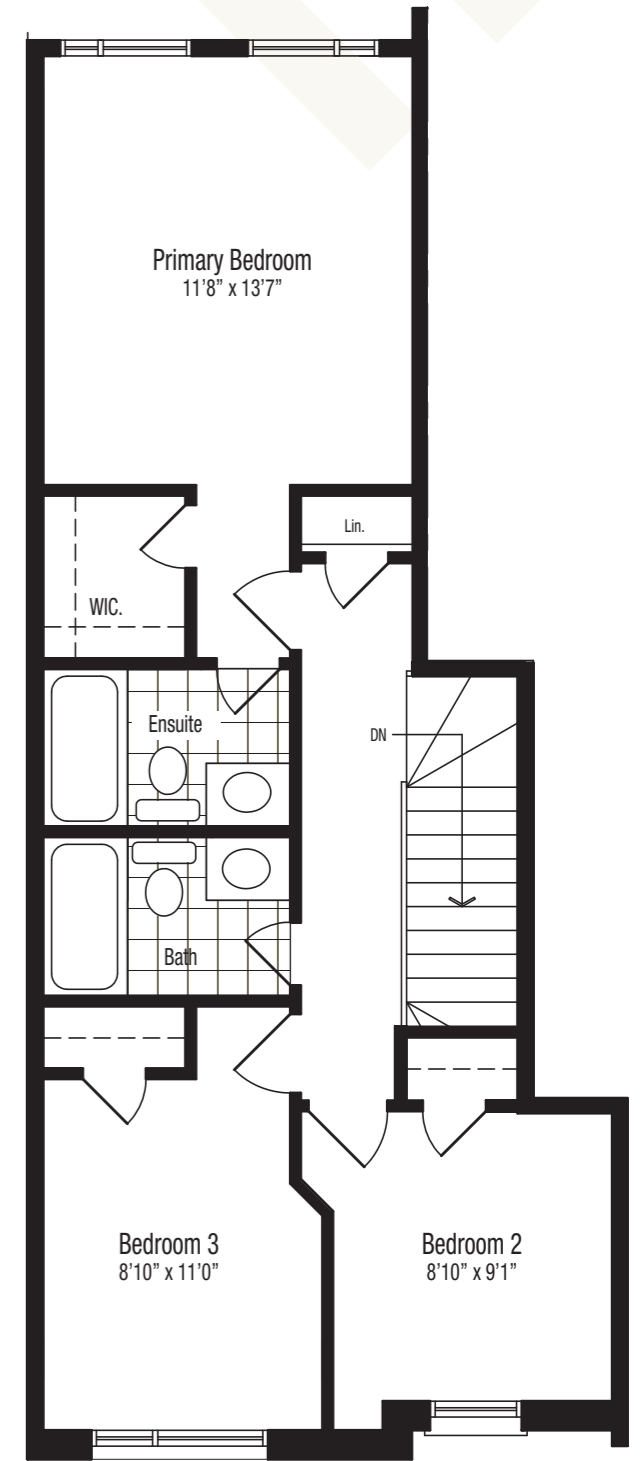

Park
DISTRICT

T2A - 1,511 SQ. FT.

THE TIMBERLAND COLLECTION

ParkDistrictTowns.com

ICON
HOMES

T2A - 1,511 SQ. FT.
3 Bedrooms
2.5 Bathrooms

T2A Rev. T2A

LOWER FLOOR

MAIN FLOOR

UPPER FLOOR

Materials, specifications, and floor plans are subject to change without notice. All floor plans are approximate dimensions. Renderings are an artist's concept. Orientation of units may be reversed and the purchaser agrees to accept the same. Actual usable floor space may vary from the stated floor area. E & O. E. November 2021