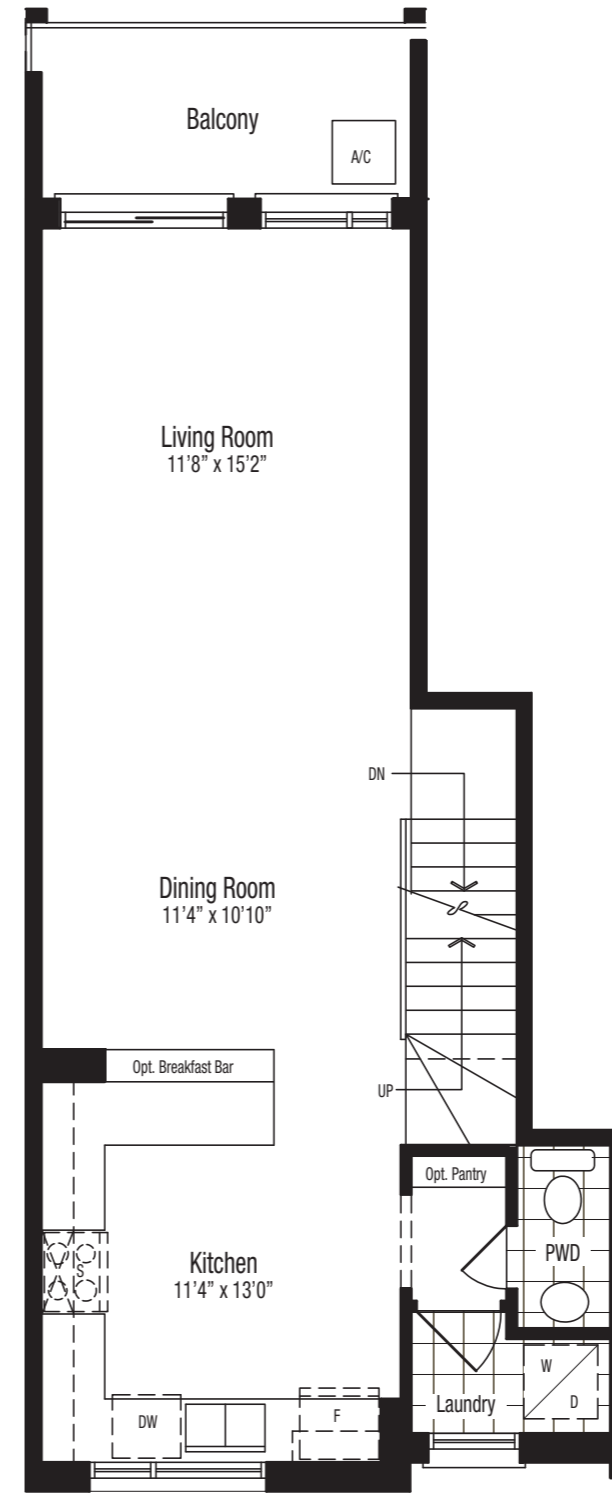

Park
DISTRICT

T2A - 1,511 SQ. FT.

THE TIMBERLAND COLLECTION

ParkDistrictTowns.com

ICON
HOMES

T2A - 1,511 SQ. FT.
3 Bedrooms
2.5 Bathrooms

T2A Rev. T2A

LOWER FLOOR

MAIN FLOOR

UPPER FLOOR

Materials, specifications, and floor plans are subject to change without notice. All floor plans are approximate dimensions. Renderings are an artist's concept. Orientation of units may be reversed and the purchaser agrees to accept the same. Actual usable floor space may vary from the stated floor area. E & O. E. November 2021