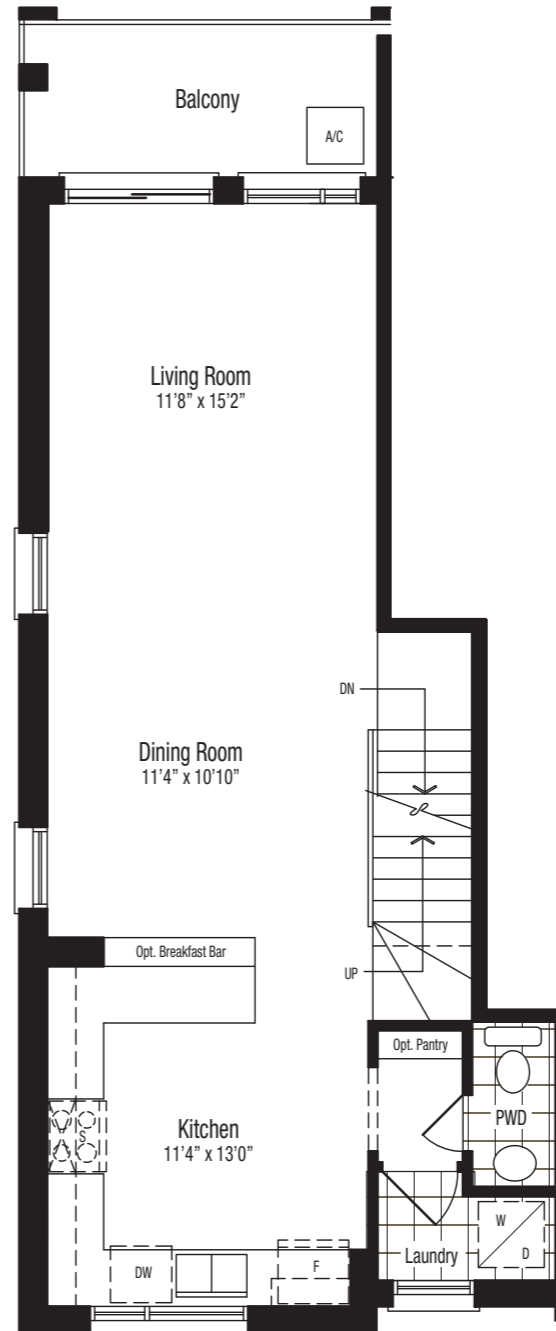

Park
DISTRICT

T2 END T - 1,556 SQ. FT.

THE TIMBERLAND COLLECTION

ParkDistrictTowns.com

ICON
HOMES

T2 END T - 1,556 SQ. FT.
3 Bedrooms
2.5 Bathrooms

T2 END T

LOWER FLOOR

MAIN FLOOR

UPPER FLOOR

Materials, specifications, and floor plans are subject to change without notice. All floor plans are approximate dimensions. Renderings are an artist's concept. Orientation of units may be reversed and the purchaser agrees to accept the same. Actual usable floor space may vary from the stated floor area. E & O. E. November 2021