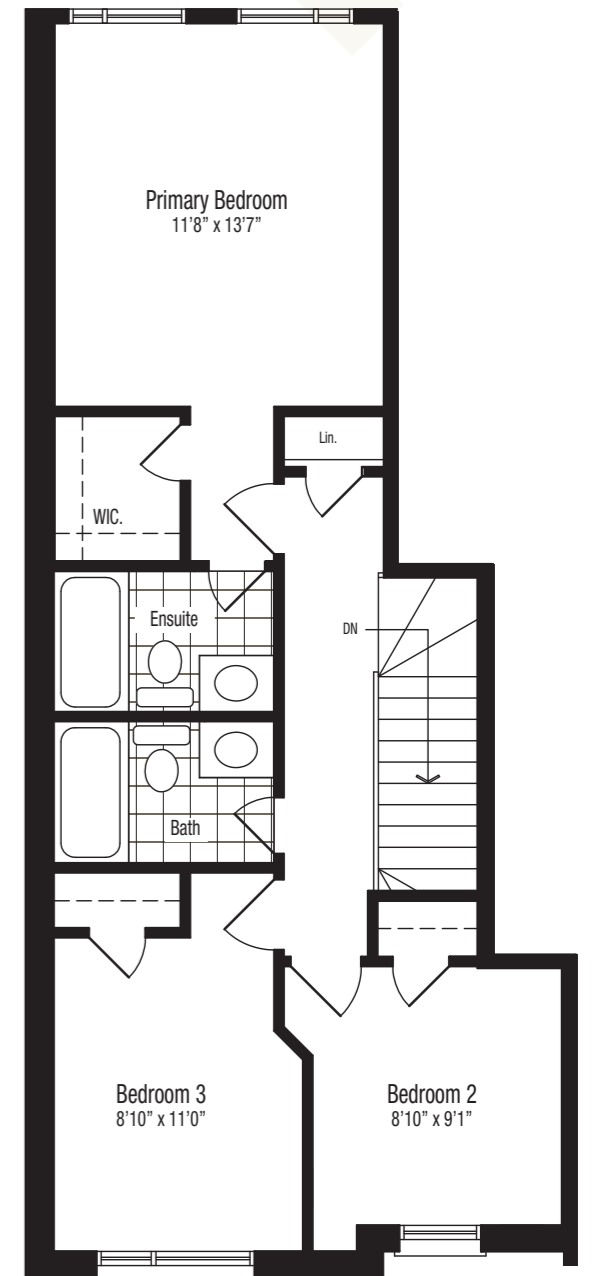

Park
DISTRICT

T2 END T - 1,556 SQ. FT.

THE TIMBERLAND COLLECTION

ParkDistrictTowns.com

ICON
HOMES

T2 END T - 1,556 SQ. FT.
3 Bedrooms
2.5 Bathrooms

T2 END T

LOWER FLOOR

MAIN FLOOR

UPPER FLOOR

Materials, specifications, and floor plans are subject to change without notice. All floor plans are approximate dimensions. Renderings are an artist's concept. Orientation of units may be reversed and the purchaser agrees to accept the same. Actual usable floor space may vary from the stated floor area. E & O. E. November 2021