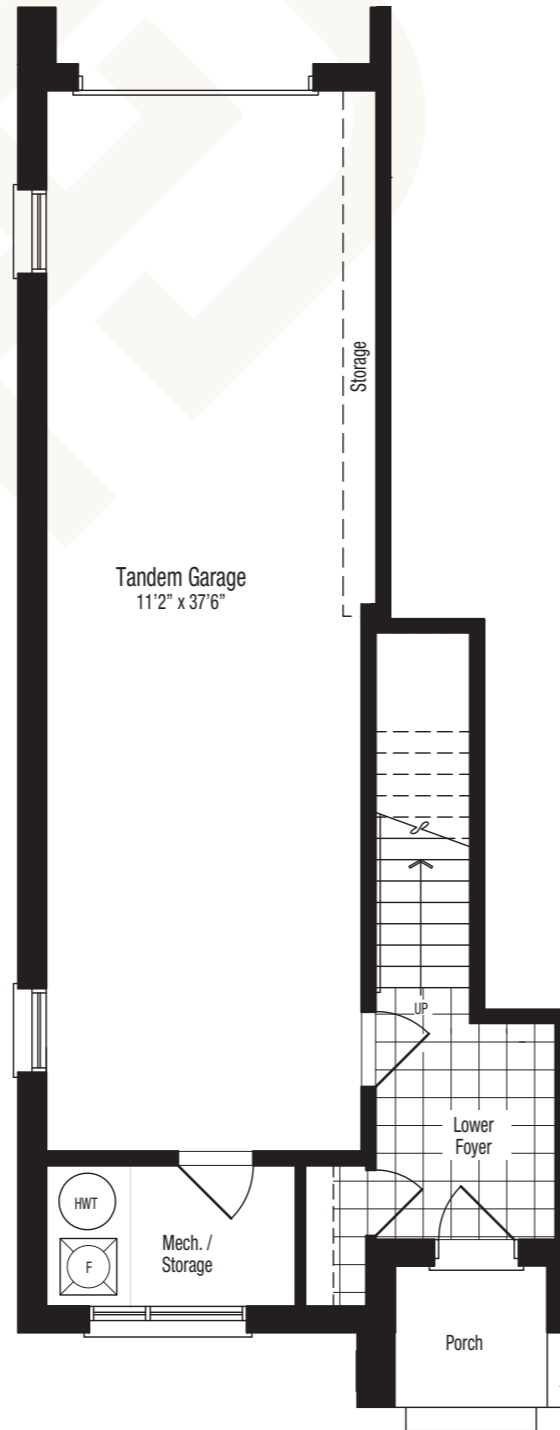

Park
DISTRICT

T2 END T - 1,556 SQ. FT.

THE TIMBERLAND COLLECTION

ParkDistrictTowns.com

ICON
HOMES

T2 END T - 1,556 SQ. FT.
3 Bedrooms
2.5 Bathrooms

T2 END T

LOWER FLOOR

MAIN FLOOR

UPPER FLOOR

Materials, specifications, and floor plans are subject to change without notice. All floor plans are approximate dimensions. Renderings are an artist's concept. Orientation of units may be reversed and the purchaser agrees to accept the same. Actual usable floor space may vary from the stated floor area. E & O. E. November 2021