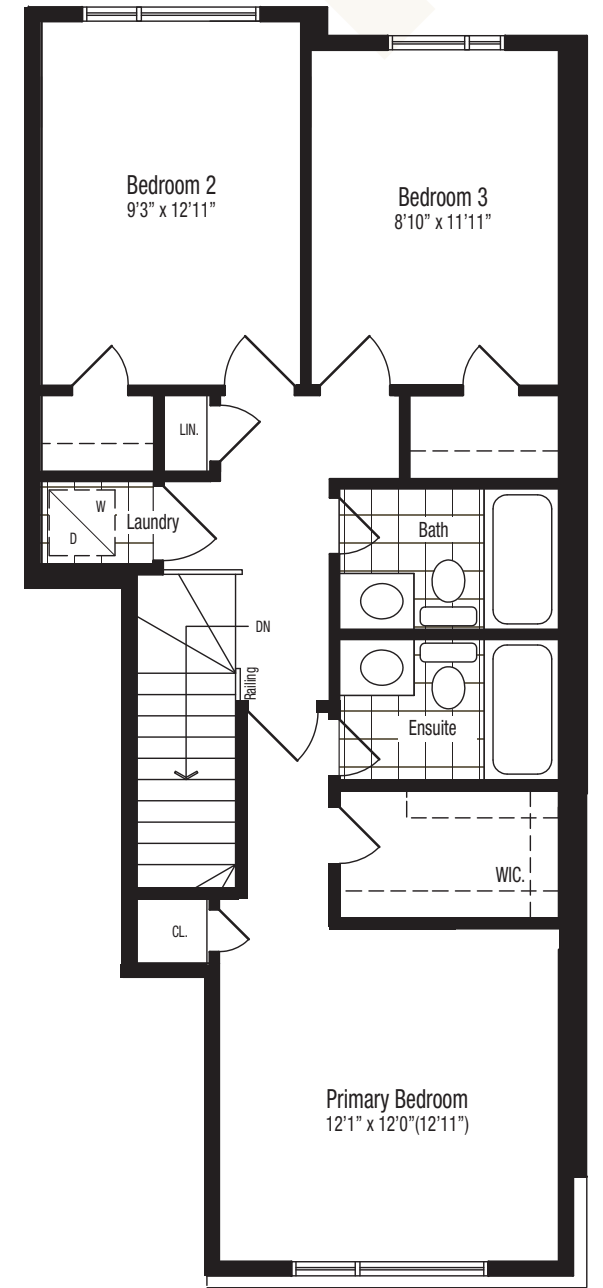

Park
DISTRICT

T2 END D - 1,782 SQ. FT.

THE TIMBERLAND COLLECTION

ParkDistrictTowns.com

ICON
HOMES

T2 END D - 1,782 SQ. FT.
3 Bedrooms
2.5 Bathrooms

T2 END D

LOWER FLOOR

MAIN FLOOR

UPPER FLOOR

Materials, specifications, and floor plans are subject to change without notice. All floor plans are approximate dimensions. Renderings are an artist's concept. Orientation of units may be reversed and the purchaser agrees to accept the same. Actual usable floor space may vary from the stated floor area. E & O. E. November 2021