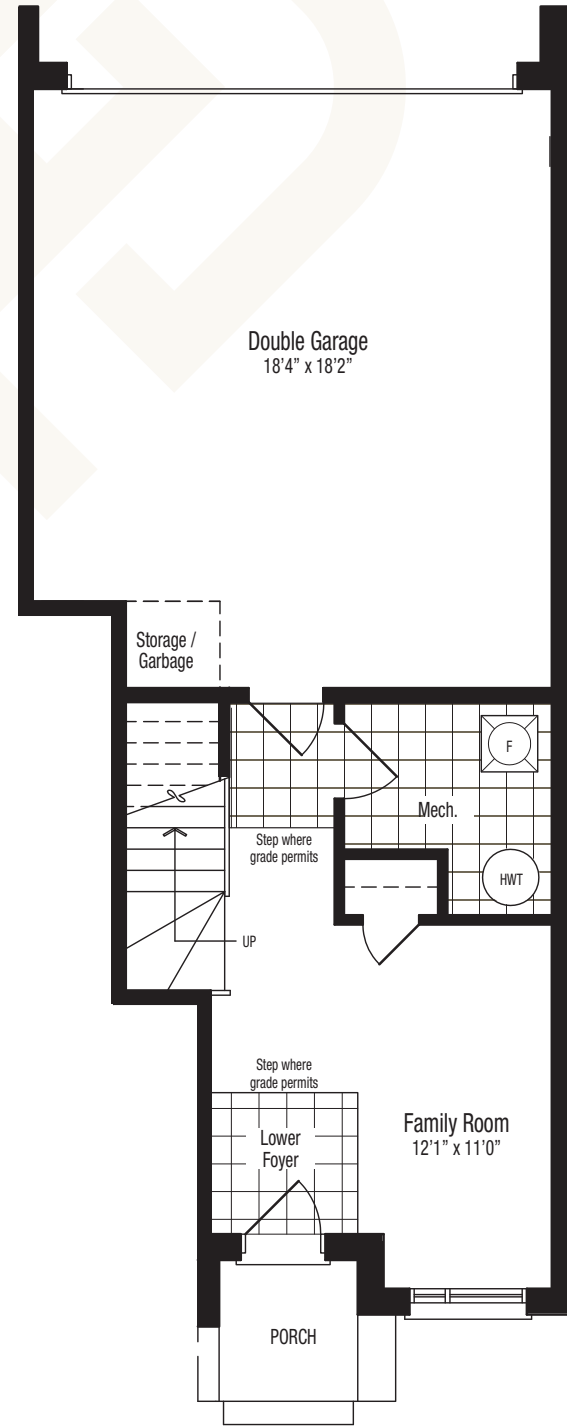

Park
DISTRICT

T2 END D - 1,782 SQ. FT.

THE TIMBERLAND COLLECTION

ParkDistrictTowns.com

ICON
HOMES

T2 END D - 1,782 SQ. FT.
3 Bedrooms
2.5 Bathrooms

T2 END D

LOWER FLOOR

MAIN FLOOR

UPPER FLOOR

Materials, specifications, and floor plans are subject to change without notice. All floor plans are approximate dimensions. Renderings are an artist's concept. Orientation of units may be reversed and the purchaser agrees to accept the same. Actual usable floor space may vary from the stated floor area. E & O. E. November 2021