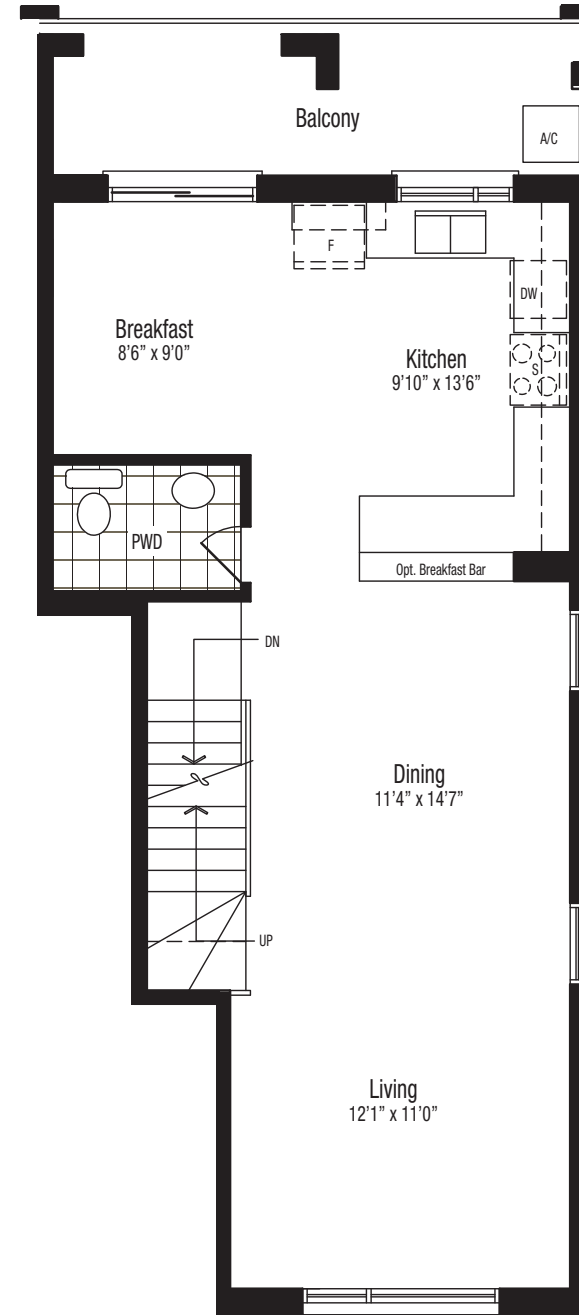

Park
DISTRICT

T2 END D - 1,782 SQ. FT.

THE TIMBERLAND COLLECTION

ParkDistrictTowns.com

ICON
HOMES

T2 END D - 1,782 SQ. FT.
3 Bedrooms
2.5 Bathrooms

T2 END D

LOWER FLOOR

MAIN FLOOR

UPPER FLOOR

Materials, specifications, and floor plans are subject to change without notice. All floor plans are approximate dimensions. Renderings are an artist's concept. Orientation of units may be reversed and the purchaser agrees to accept the same. Actual usable floor space may vary from the stated floor area. E & O. E. November 2021