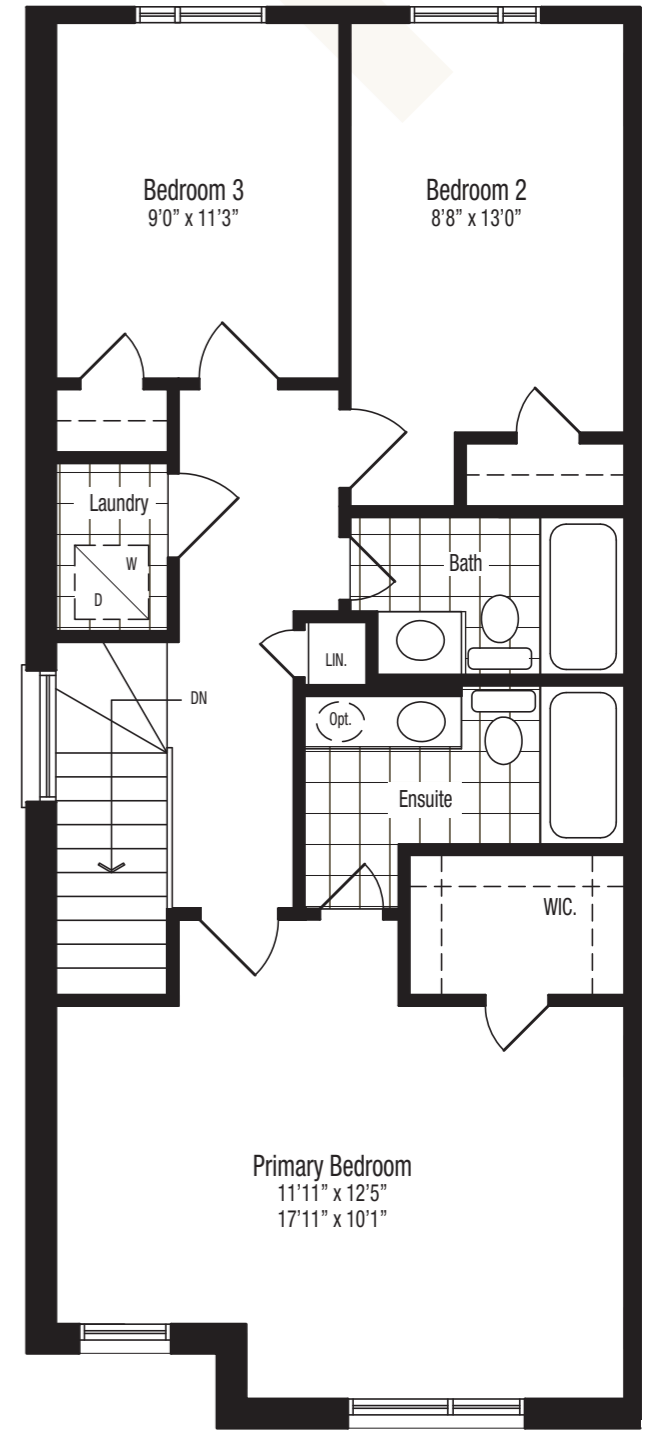

Park
DISTRICT

T1T - 2,027 SQ. FT.

THE TIMBERLAND COLLECTION

ParkDistrictTowns.com

ICON
HOMES

Park
DISTRICT

T1T - 2,027 SQ. FT.
3 Bedrooms
2.5 Bathrooms

T1T

LOWER FLOOR

MAIN FLOOR

UPPER FLOOR

Materials, specifications, and floor plans are subject to change without notice. All floor plans are approximate dimensions. Renderings are an artist's concept. Orientation of units may be reversed and the purchaser agrees to accept the same. Actual usable floor space may vary from the stated floor area. E & O. E. November 2021