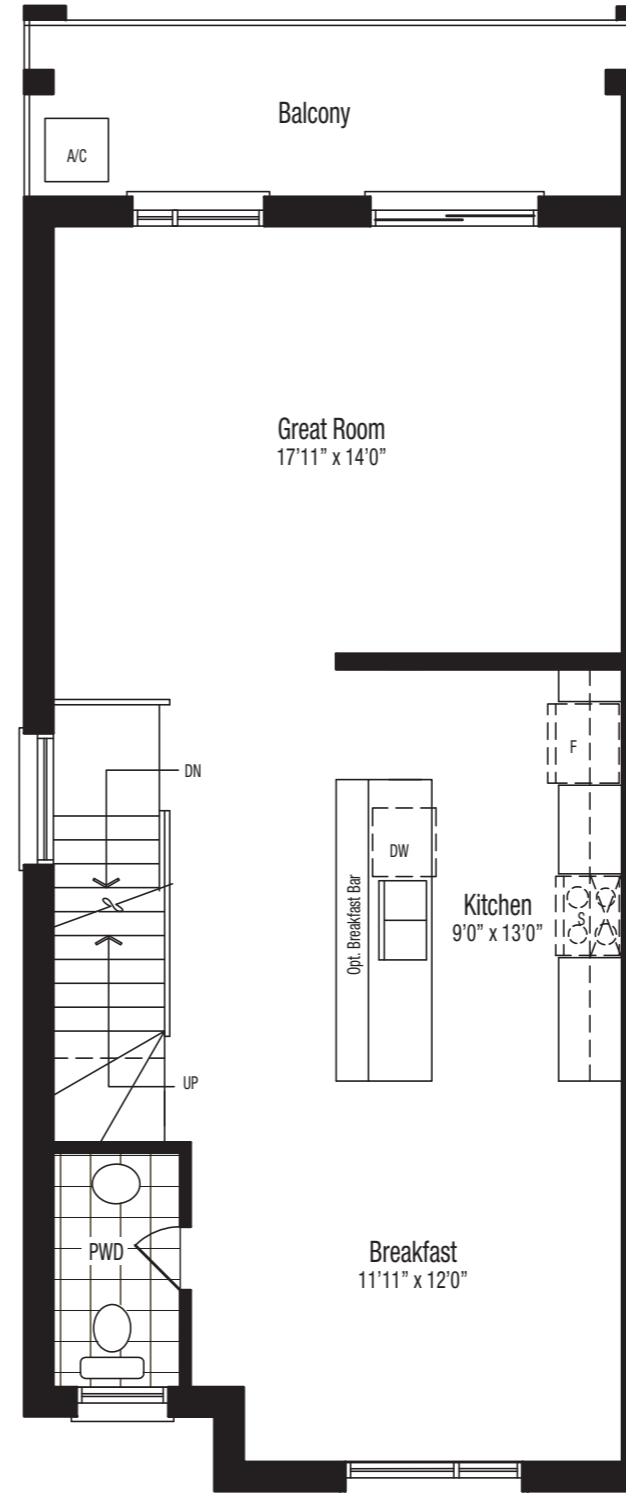

Park
DISTRICT

T1T - 2,027 SQ. FT.

THE TIMBERLAND COLLECTION

ParkDistrictTowns.com

ICON
HOMES

Park
DISTRICT

T1T - 2,027 SQ. FT.
3 Bedrooms
2.5 Bathrooms

T1T

LOWER FLOOR

MAIN FLOOR

UPPER FLOOR

Materials, specifications, and floor plans are subject to change without notice. All floor plans are approximate dimensions. Renderings are an artist's concept. Orientation of units may be reversed and the purchaser agrees to accept the same. Actual usable floor space may vary from the stated floor area. E & O. E. November 2021