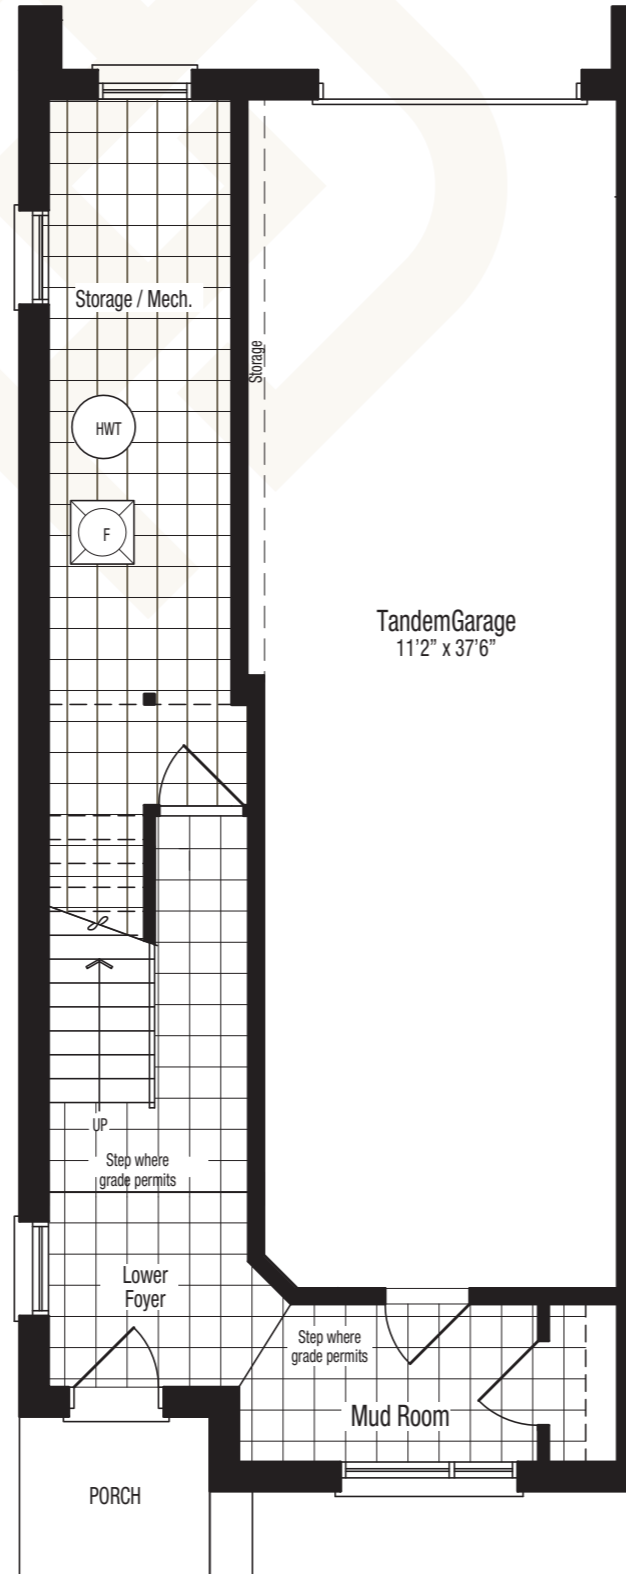

Park
DISTRICT

T1T - 2,027 SQ. FT.

THE TIMBERLAND COLLECTION

ParkDistrictTowns.com

ICON
HOMES

Park
DISTRICT

T1T - 2,027 SQ. FT.
3 Bedrooms
2.5 Bathrooms

T1T

LOWER FLOOR

MAIN FLOOR

UPPER FLOOR

Materials, specifications, and floor plans are subject to change without notice. All floor plans are approximate dimensions. Renderings are an artist's concept. Orientation of units may be reversed and the purchaser agrees to accept the same. Actual usable floor space may vary from the stated floor area. E & O. E. November 2021