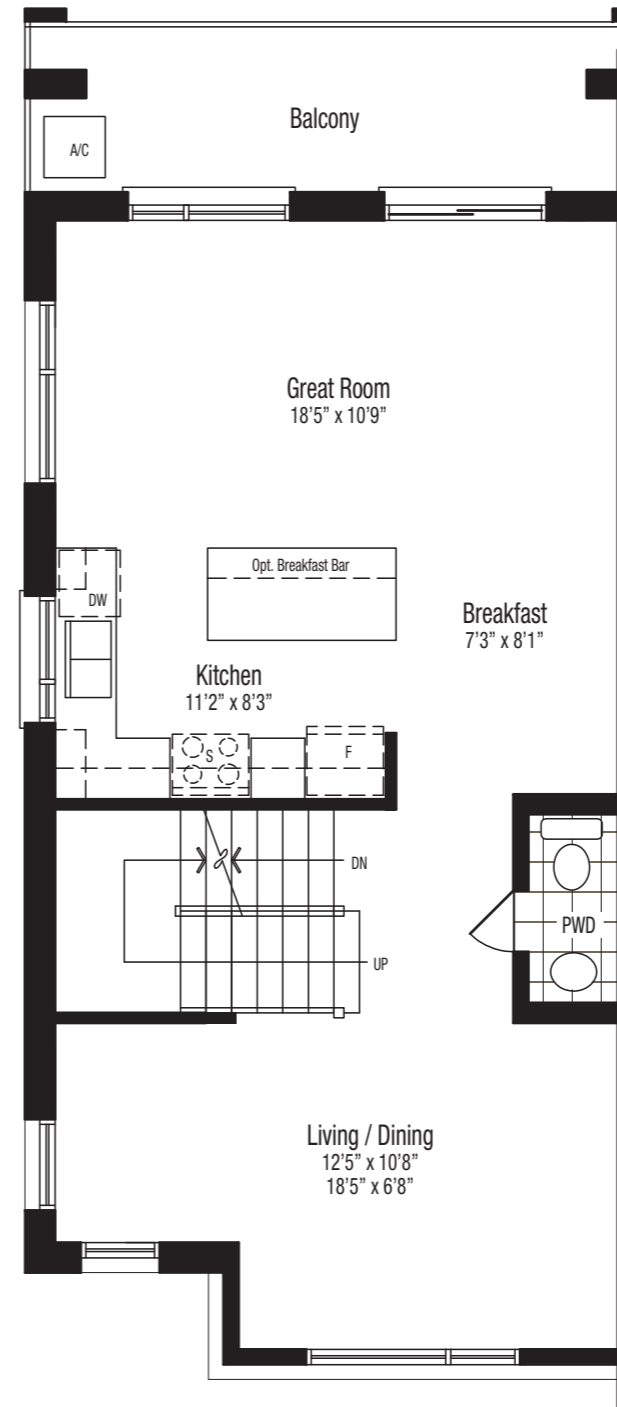

Park
DISTRICT

T1D - 1,971 SQ. FT.

THE TIMBERLAND COLLECTION

ParkDistrictTowns.com

ICON
HOMES

T1D - 1,971 SQ. FT.
4 Bedrooms
2.5 Bathrooms

T1D

LOWER FLOOR

MAIN FLOOR

UPPER FLOOR

Materials, specifications, and floor plans are subject to change without notice. All floor plans are approximate dimensions. Renderings are an artist's concept. Orientation of units may be reversed and the purchaser agrees to accept the same. Actual usable floor space may vary from the stated floor area. E & O. E. November 2021