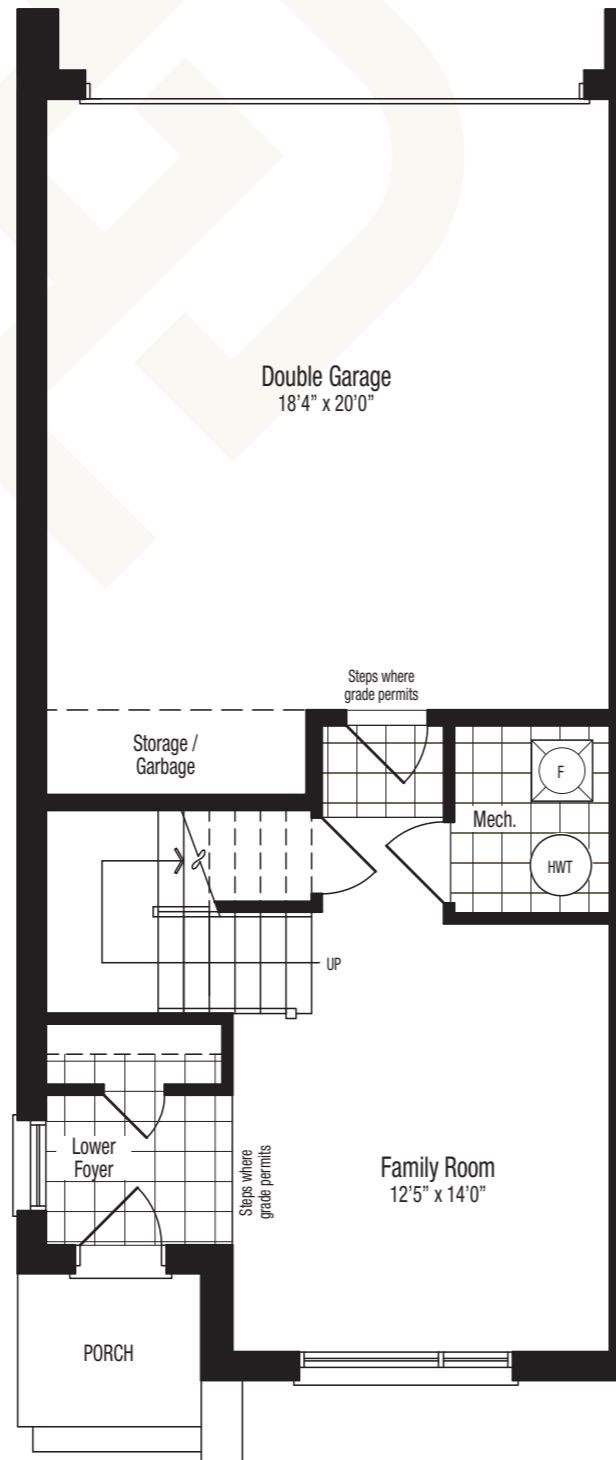

Park
DISTRICT

T1D - 1,971 SQ. FT.

THE TIMBERLAND COLLECTION

ParkDistrictTowns.com

ICON
HOMES

T1D - 1,971 SQ. FT.
4 Bedrooms
2.5 Bathrooms

T1D

LOWER FLOOR

MAIN FLOOR

UPPER FLOOR

Materials, specifications, and floor plans are subject to change without notice. All floor plans are approximate dimensions. Renderings are an artist's concept. Orientation of units may be reversed and the purchaser agrees to accept the same. Actual usable floor space may vary from the stated floor area. E & O. E. November 2021