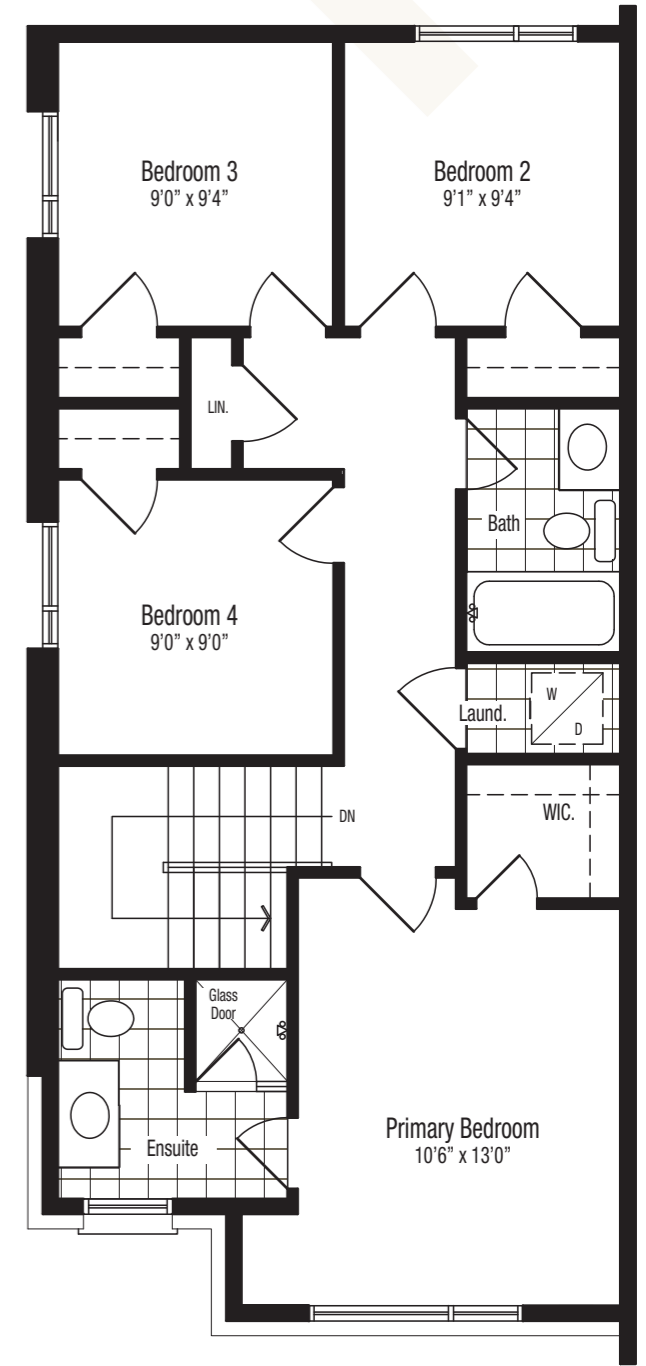

Park
DISTRICT

T1D - 1,971 SQ. FT.

THE TIMBERLAND COLLECTION

ParkDistrictTowns.com

ICON
HOMES

T1D - 1,971 SQ. FT.
4 Bedrooms
2.5 Bathrooms

T1D

LOWER FLOOR

MAIN FLOOR

UPPER FLOOR

Materials, specifications, and floor plans are subject to change without notice. All floor plans are approximate dimensions. Renderings are an artist's concept. Orientation of units may be reversed and the purchaser agrees to accept the same. Actual usable floor space may vary from the stated floor area. E & O. E. November 2021